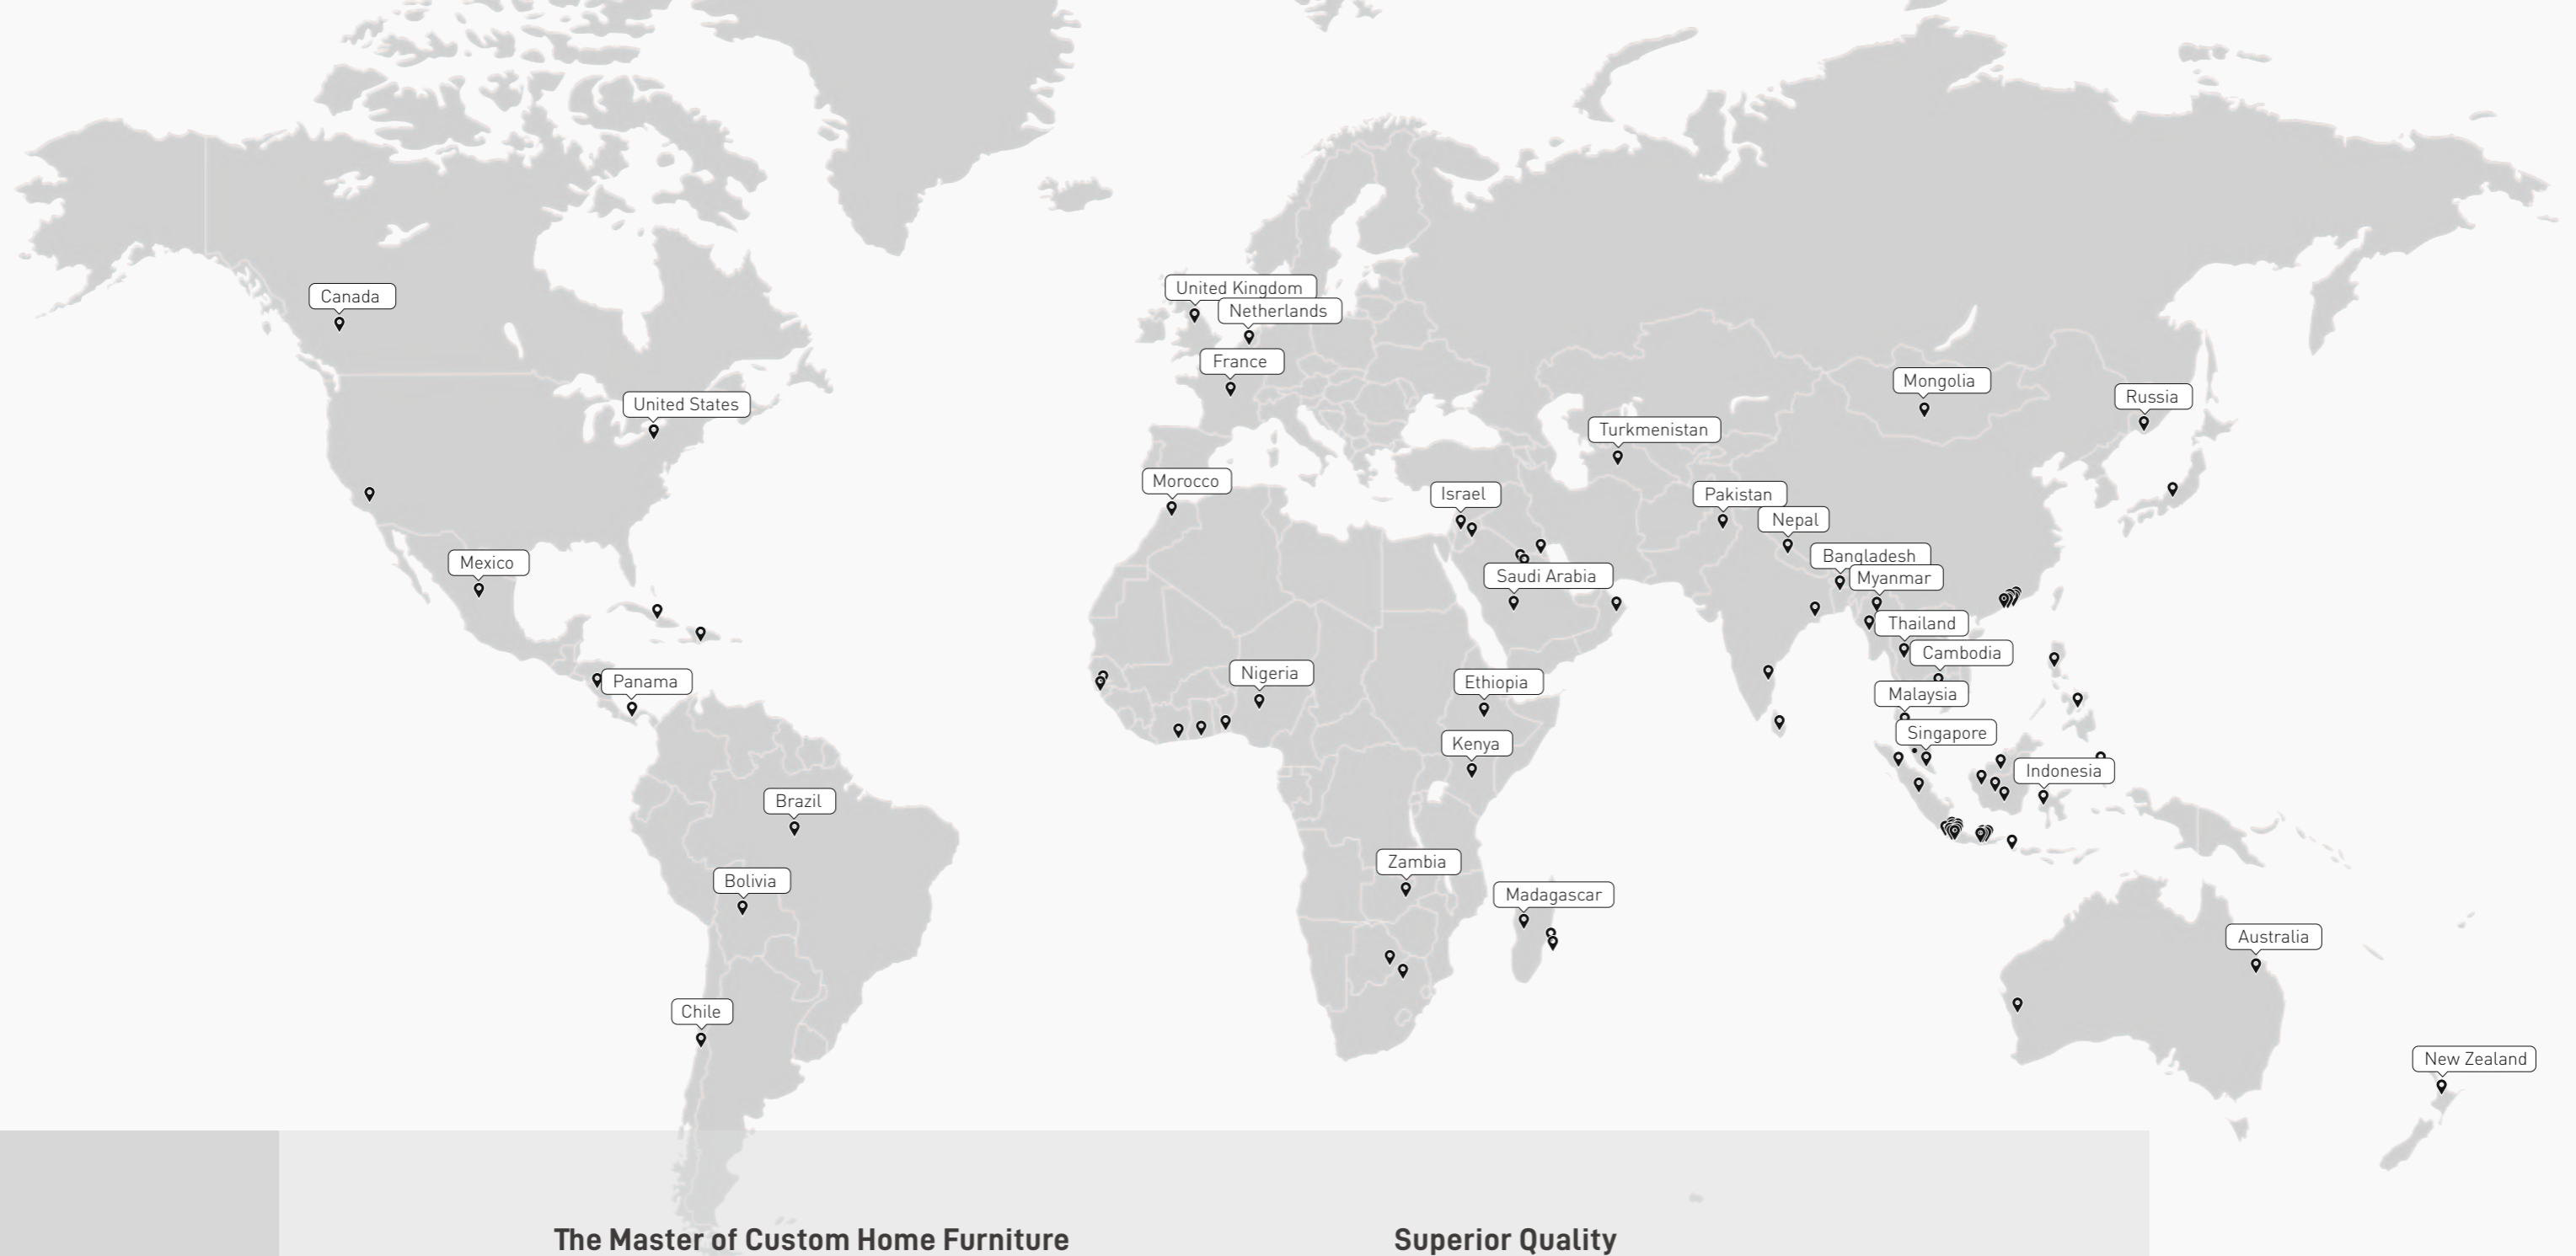

The Master of Custom Home Furniture

- 128 countries exported, serving 50 million families worldwide
- Trendy and innovative home designs created by our Italian designer team

All-in-one Service

- A one-stop shop offers whole-house furnishings to save your time and cost
- From inspiration to installation, we could handle all the processes of your purchase