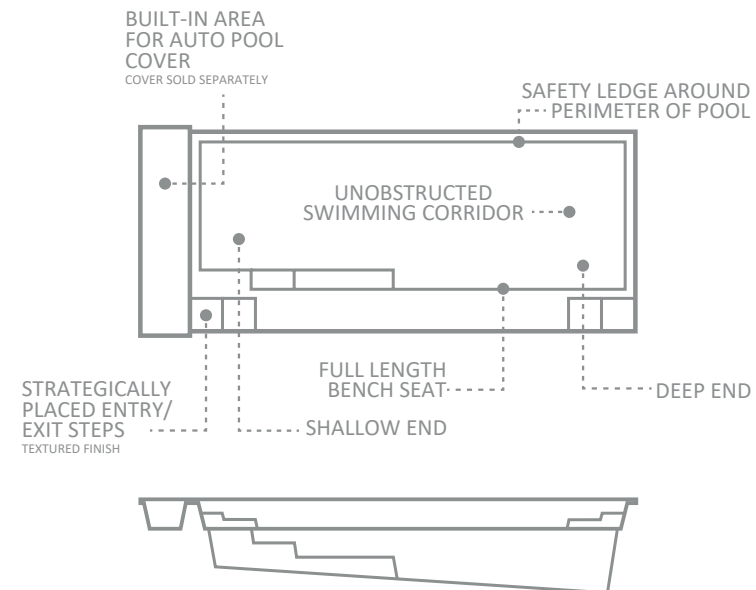

The Reflection

with Auto Cover

The popularity and functionality of The Reflection has become the ideal platform for taking an exceptional design to the next level with the addition of built-in housing for an optional automated pool cover.

The benefits of having a retractable cover will not only improve your heating options, but also keep your pool free from leaves and debris. Furthermore, you will have the ability to automatically retract your pool cover out of sight.

Perfect for a variety of climates and surroundings, this design not only offers a tidy environment to store the cover, but also provides efficient use of space by having it built into the pool.

The Reflection with Auto Cover really offers smart functionality, a stylish and elegantly designed swimming pool with the option to cover your pool in an efficient and easy way.

LENGTH	WIDTH	SHALLOW DEPTH	DEEP DEPTH
9.90m	3.80m	1.25m	1.75m
8.90m	3.80m	1.25m	1.70m
7.90m	3.80m	1.25m	1.65m

*Dimensions are of the swimming pool shell only and may be rounded.
Note: Auto Cover Box measures 4.05m x 1.00m x 0.70m. Cover sold separately.