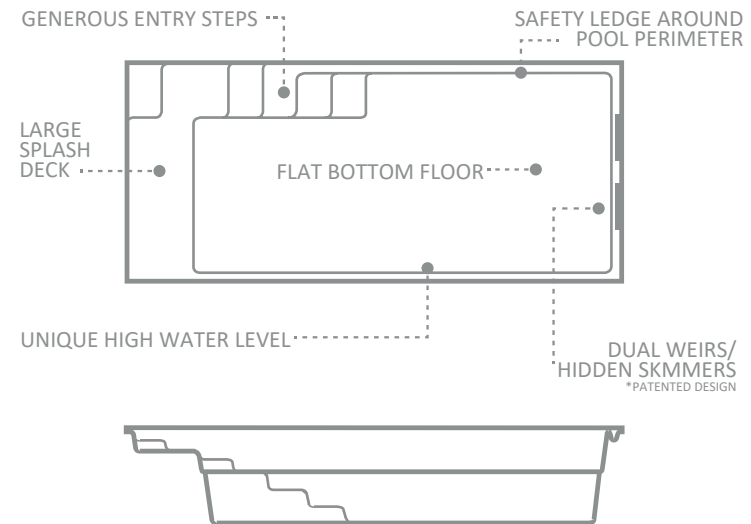

The Elite

High Waterline Series

As similar to the popular Acclaim and Precision ranges, The Elite offers stylish design elements and features, but with broader swimming areas for those with larger backyards or for larger families requiring more swimming space and alternative options for enjoying the pool.

The Elite features a large splash deck that encompasses the width of the shallow end providing a great area for kids to play and families to relax, generous entry stairs for easy access, a flat bottom floor which is great for games and play and a large enough corridor for multiple swimmers to exercise or swim laps simultaneously.

The Elite, with its patented skimmer system, forms part of the exclusive High Waterline design series with its dual weir and hidden skimmer boxes. This innovative approach to traditional pool design provides a full water look with a seamless transition to paving. With the visual aesthetic of the High Waterline that hides the skimmer boxes, and the installation of drop edge paving it's nearly impossible to tell where the waterline finishes and the paving starts.

The Elite is a pool that will not only add timeless visual appeal but will provide endless opportunities for how you enjoy your pool.

LENGTH	WIDTH	FLAT BOTTOM DEPTH	SPLASH DECK LENGTH
9.10m	3.80m	1.50m	1.10 m
8.00m	3.80m	1.50m	1.10 m

*Dimensions are of the swimming pool shell only and may be rounded. **Note:** Deck measures 1.10m x 3.60m x 0.35m approximately.