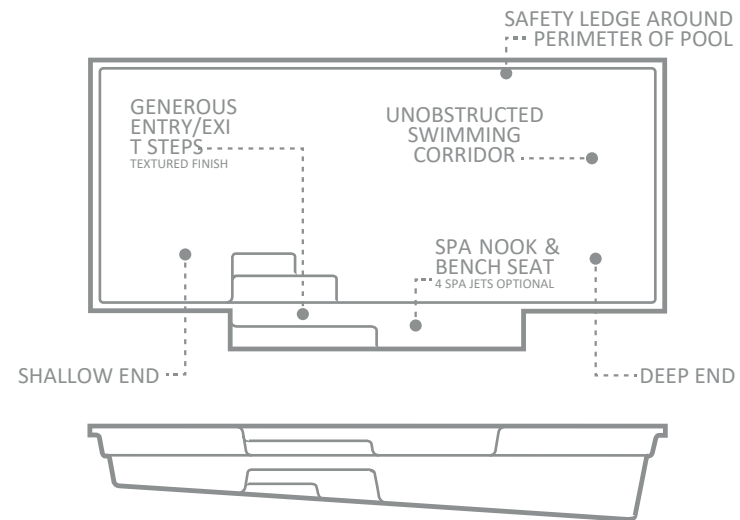

The Elegance

Since its introduction, the Complete Creative Constructions Elegance has changed people’s perception of what a fibreglass pool can look like and has since led the industry with its design.

This bold and innovative swimming pool, with its ultra modern square corners and clean crisp lines, has rapidly become one of the most popular pool designs in the world.

Visually stunning and boasting a large, unobstructed swimming corridor which is perfect for swimming laps. The central step location also incorporates a generous seating area where optional spa jets can be installed to create a relaxing spa nook.

The pool maintains inviting depths at both ends of the pool and comes in a variety of sizes to suit almost any backyard size or location. The Elegance has led the way in modern pool design and is truly a world leader.

LENGTH	WIDTH	SHALLOW DEPTH	DEEP DEPTH
12.00m	4.40m	1.15m	1.85m
10.00m	4.40m	1.20 m	1.80m
9.00 m	4.40m	1.25m	1.75m
8.00m	4.40m	1.25m	1.75m
7.00m	3.90m	1.30m	1.70m
6.00m	3.50m	1.35m	1.70m

*Dimensions are of the swimming pool shell only and may be rounded.