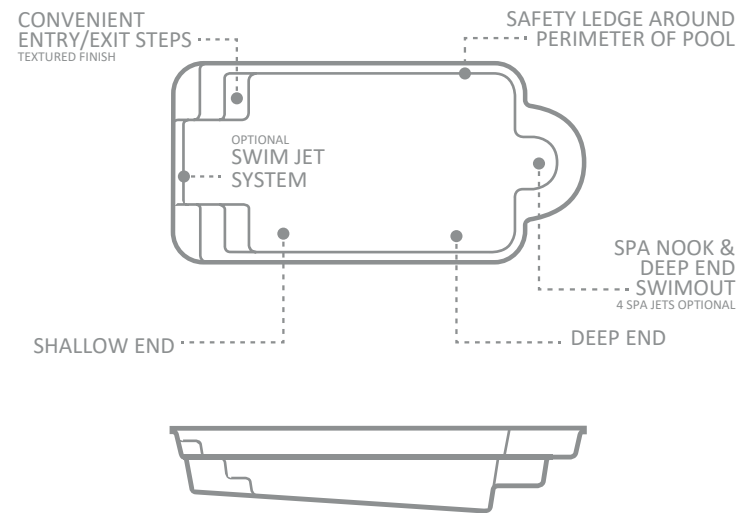

The Courtyard Roman

As its name implies, The Courtyard Roman could be the ideal centrepiece to create your stunning courtyard setting. Swimming pools are great to swim in, relax and cool down, but they're also lovely to look at too!

For smaller areas or to create a unique environment in your home, this pool not only looks good but is packed with features. Ideal for the addition of a swim jet system, with the jets being located between the two sets of steps at the shallow end, the swim jets will enable you to get a good work out swimming against the water rushing past you.

In the curved seating area, spa jets and even seat aeration can be installed to give a spa effect within your pool, and the main body of the pool is great for playing games or simply relaxing and cooling off on hot summer days. This versatile pool is also well suited to simple heating allowing more use all year round

LENGTH	WIDTH	SHALLOW DEPTH	DEEP DEPTH
6.00m	3.50m	1.25m	1.50m

*Dimensions are of the swimming pool shell only and may be rounded.