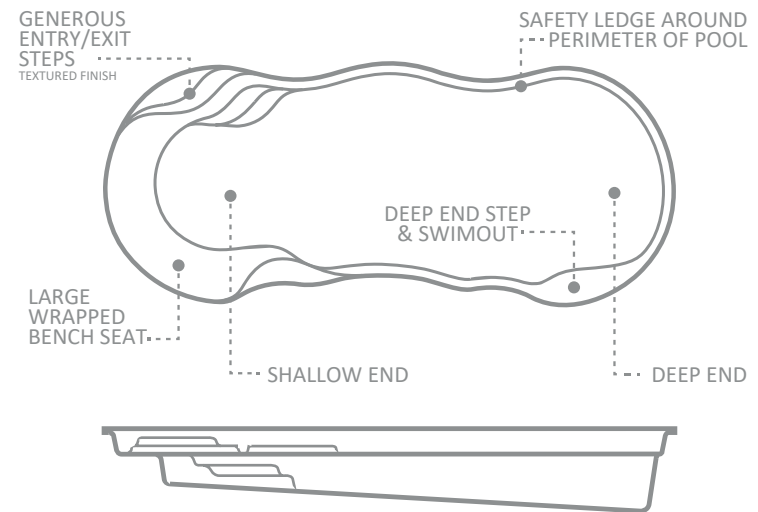

The Riviera

Suitability and adaptability are the words that are most often used to describe The Riviera. This flowing and freeform design seems to blend perfectly with any home style and offers so many opportunities for landscaping to reflect your style.

Whatever your style, The Riviera becomes the ideal centrepiece for you to transform to suit your preferred overall look. Ideal for a tropical setting, or to combine with rock landscaping and waterfalls for a lush natural lagoon, even feature timber decking or pavers for a more formal look.

Not only versatile, but also functional for the whole family. The large, wrap-around bench at the shallow end is a great feature, not just as a play area for the kids, but ideal for adult seating as well. The wide steps give access to the bench area and to the floor of the pool, with the main body of water opening to a generous size which is suited for playing games and swimming.

A truly popular choice, The Riviera combines landscaping versatility with tremendous functionality, that is sure to be a welcome addition to your family.

LENGTH	WIDTH	SHALLOW DEPTH	DEEP DEPTH
10.35m	4.30m	1.15m	1.75m
9.20m	4.30m	1.15m	1.70m
8.00m	3.85m	1.15m	1.55m

*Dimensions are of the swimming pool shell only and may be rounded.