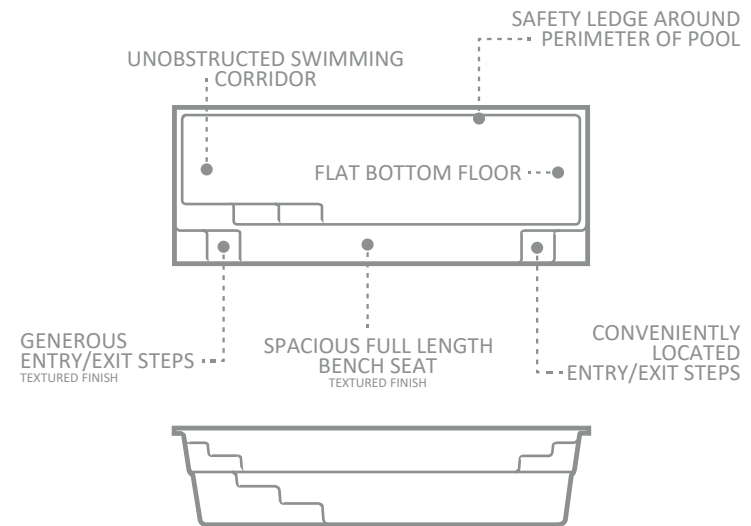

The Esprit

A beautiful compact package, The Esprit combines all of the same popular design features of The Harmony, into a size that will fit into almost any backyard.

The Esprit remains generous in length, with enough space to swim and relax and features a flat bottom. This model also includes a long bench seat running down the length of the pool for convenient access or to simply relax on. The bench design allows you to easily arrange The Esprit into very tight spaces next to the house or a boundary fence.

This design lends itself well to having swim jets installed which are perfect for having a full swim experience in a smaller space.

An appealing rectangular corridor invites leisurely swimming, exercise or relaxing, plus adds an attractive design element to your outdoor living.

LENGTH	WIDTH	FLAT BOTTOM DEPTH
5.70m	2.25m	1.35m

*Dimensions are of the swimming pool shell only and may be rounded.