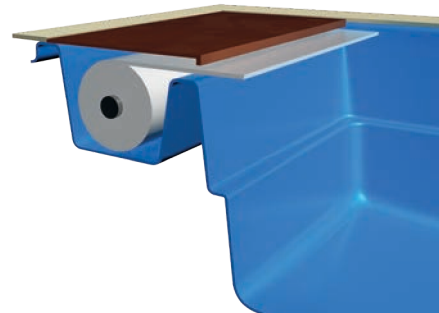

The Reflection

with Auto Cover

The popularity and functionality of The Reflection has become the ideal platform for taking an exceptional design to the next level with the addition of built-in housing for an optional automated pool cover.

The benefits of having a retractable cover will not only improve your heating options, but also keep your pool free from leaves and debris. Furthermore, you will have the ability to automatically retract your pool cover out of sight.

Perfect for a variety of climates and surroundings, this design not only offers a tidy environment to store the cover, but also provides efficient use of space by having it built into the pool.

The Reflection with Auto Cover really offers smart functionality, a stylish and elegantly designed swimming pool with the option to cover your pool in an efficient and easy way.

LENGTH	WIDTH	SHALLOW DEPTH	DEEP DEPTH
9.90m	3.80m	1.25m	1.75m
8.90m	3.80m	1.25m	1.70m
7.90m	3.80m	1.25m	1.65m

*Dimensions are of the swimming pool shell only and may be rounded.
Note: Auto Cover Box measures 4.05m x 1.00m x 0.70m. Cover sold separately.