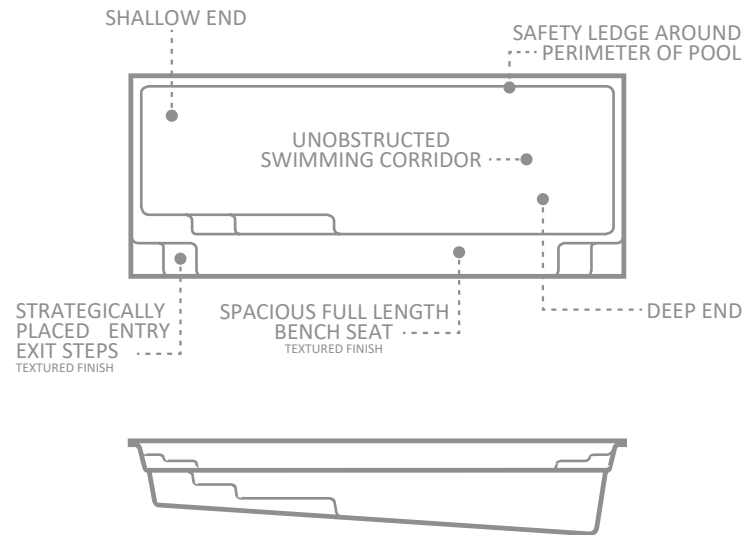

The Reflection

The Reflection has fast become one of the most popular design ranges from Complete Creative Constructions. With the shapes and sizes of home lots constantly evolving, The Reflection offers not only versatility in terms of placement on your block, but also a classic structure that will suit any home, while maintaining the practicality that you expect from a swimming pool.

This stylish rectangular swimming pool has entry steps perfectly positioned at both ends of the pool with a bench seat that runs the length, capable of accommodating a variety of activities without compromising on swimming space.

The full length bench and steps on one side of the pool ensures the deepest part of the pool is located away from any house foundations. Where space is limited, this can often be situated closer to the home.

Offering structural functionality, sensibility and timeless design to suit your needs now and in the future.

LENGTH	WIDTH	SHALLOW DEPTH	DEEP DEPTH
10.00m	3.80m	1.25m	1.80m
9.00m	3.80m	1.25m	1.75m
8.00m	3.80m	1.25m	1.70m
7.00m	3.80m	1.25m	1.65m
6.00m	3.50m	1.25m	1.60m

*Dimensions are of the swimming pool shell only and may be rounded.