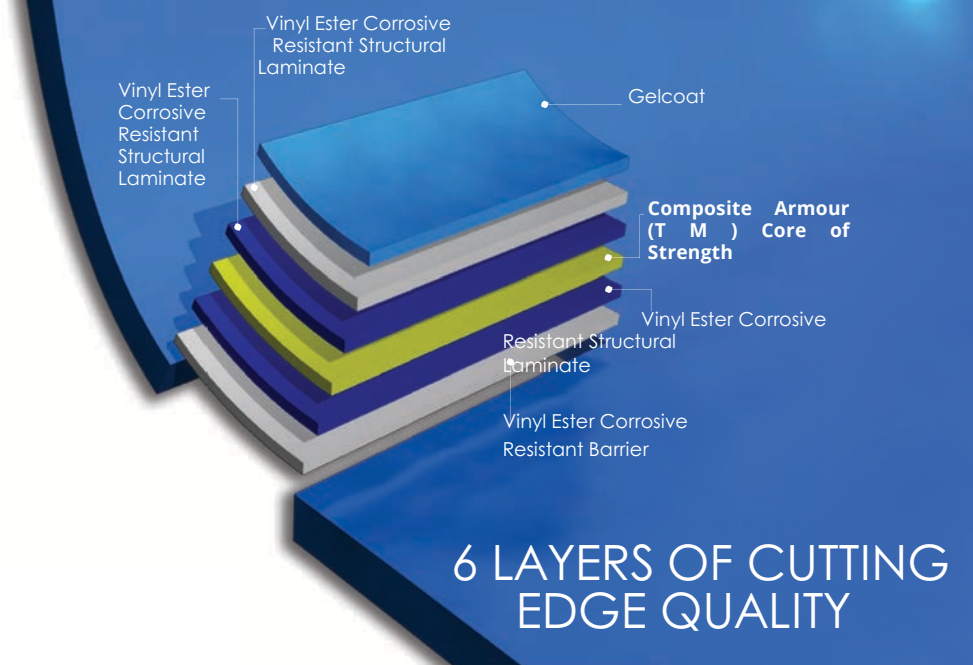

So why is it important to have improved flexural and tensile strengths? With changing weather conditions, we are exposed to greater extremes of weather from floods one year to droughts the next. When we have floods the ground swells and when we have droughts the ground contracts. As a result, anything installed in the ground is exposed to extremes of ground movement. Complete Creative Constructions has recognised this and with the use of the Composite Armour™ Core of Strength, we are providing additional flexural and tensile strength properties that better withstand these ground movement changes.

## Vinyl Ester Resin Construction

Traditional fibreglass pools are made up of a number of layers being:

1. Gelcoat Colour Layer
2. Corrosive Resistant Vinyl Ester Resin with Fibreglass Layer
3. Structural Polyester Resin with Fibreglass Layer
4. Polyester Resin Finishing Layer

In the last 21 years, one of the most important innovations that has been introduced is the incorporation of a corrosive resistant Vinyl Ester Resin layer. Vinyl Ester Resin is a high performance resin that not only provides improved strength properties, but also inhibits water penetration into the laminate, more commonly referred to as osmosis.