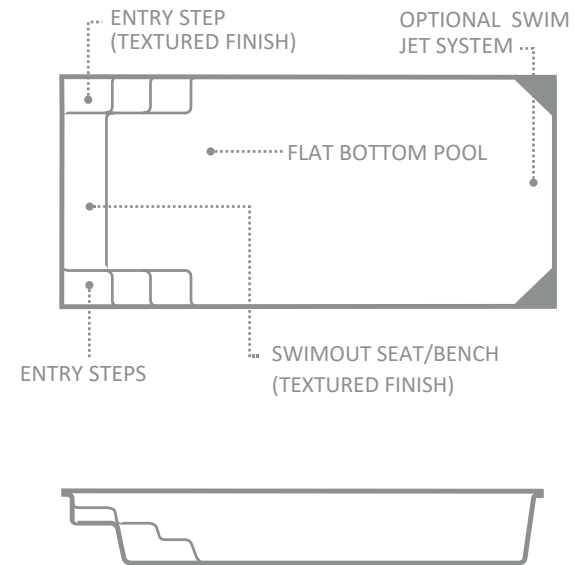

The Olympus

A swimming pool has so many wonderful benefits and we recognise that space is often an issue, so our Plunge Pool range have been designed with maximum benefits and small spaces in mind.

As part of our popular Plunge Pool range The Olympus, at a compact 4.65m in length and 2.20m in width, may be the perfect fit for smaller spaces.

Still offering a lifestyle of swimming, relaxing and cooling off, The Olympus has the bonus of being able to be adapted into an exercise centre with the addition of a Swim Jet System that allows you to swim against the current.

With the addition of some spa jets into the wall above the bench seat situated between the two sets of steps you can even enjoy the lovely effects of a spa. The two sets of steps allow easy access to either side of the Olympus for convenience and the flat floor is excellent for aerobic exercise.

The Olympus is a great option for smaller areas with provisions for all the additional benefits you could want in a swimming pool.

LENGTH	WIDTH	FLAT BOTTOM DEPTH
4.65m	2.20m	1.20m

*Dimensions are of the swimming pool shell only and may be rounded.