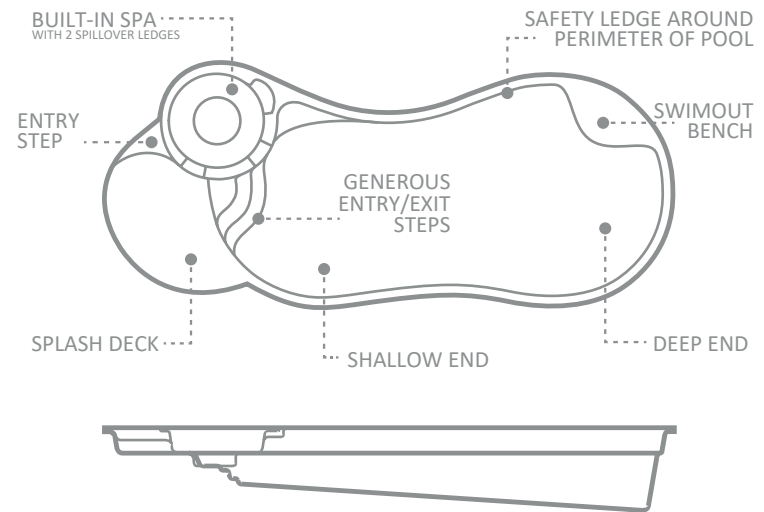

The Allure

A seamless combination of practicality and beauty is the sign of a great design.

The Allure blends free-flowing curves with a large comfortable spa and a spacious splash deck, all to create one luxurious swimming pool.

Truly a pool for the whole family, with ample space to swim and play games while simultaneously providing the ideal spot for relaxing and enjoying the outdoors.

The freeform splash deck is a unique feature, providing a spacious, shallow area ideal for introducing younger children to the joys of swimming without fear of deep waters. For others, it becomes a relaxing oasis, to lounge and mingle.

Adjacent to the splash deck is a large integrated spa creating an ideal place for calm and relaxation. With the option to fully heat the spa for maximum effect, or to be adapted to overflow through spillways into the pool.

Wide steps lead from the splash deck down to the pool floor of the shallow end, boasting a convenient swimout bench located at the deep end of the pool, with a small corner step to the far side of the spa.

LENGTH	WIDTH	SHALLOW DEPTH	DEEP DEPTH
12.15m	4.70m	1.45m	2.00m
10.65m	4.45m	1.45m	1.90m
9.10 m	4.45m	1.45m	1.80m

*Dimensions are of the swimming pool shell only and may be rounded.

Note: Deck measures 2.00m x 2.40m x 0.50m approximately.

Spa measures 1.80m x 0.90m* approximately.

*Base of Spa depth