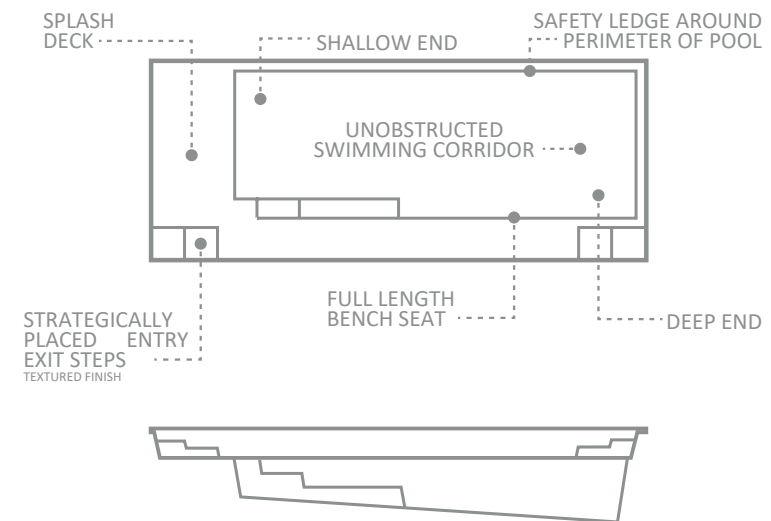

The Reflection

with Splash Deck

Inspired by the crisp, clean lines and practical features of The Reflection, Complete Creative Constructions designers took one of our most popular models and added a 1.55m long splash deck onto the shallow end, resulting in the creation of The Reflection with Splash Deck.

A splash deck is a shallow area at the end of the pool that is ideal for fun and relaxation for all members of the family. Great for kids to play in the shallow water, less confident swimmers to still enjoy the water, or for lounging around with family and friends.

Functional and unique, the addition of the splash deck truly enhances the options for those who like the design of The Reflection, but with added versatility in its use. Available in generous lengths this pool is designed for maximum functionality and variety of use.

For something different, the splash deck can be transformed into a spectacular water feature, with the addition of bubbler jets in the floor providing even more variety to an already beautiful pool.

LENGTH	WIDTH	SHALLOW DEPTH	DEEP DEPTH	SPLASH DECK LENGTH
9.50m	3.80m	1.25m	1.70m	1.55m
8.50m	3.80m	1.25m	1.65m	1.55m

*Dimensions are of the swimming pool shell only and may be rounded. **Note:** Deck measures 1.55m x 3.60m x 0.60m approximately.