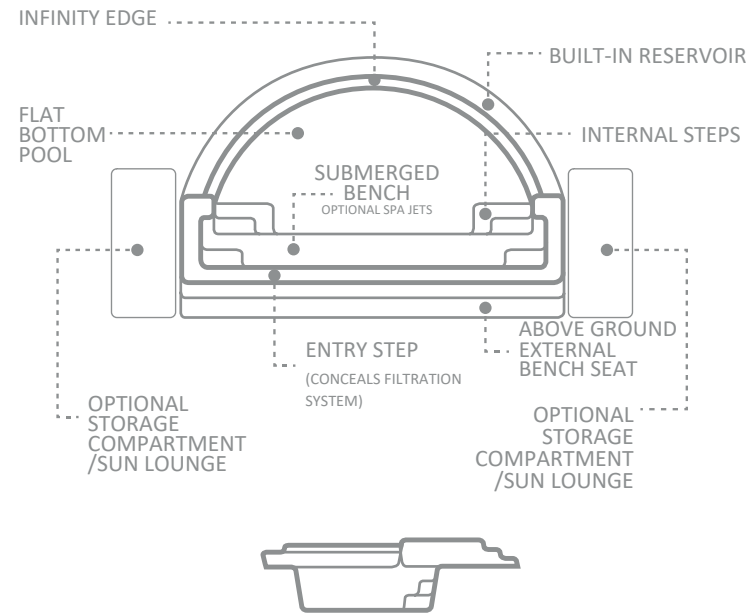

The Horizon

The Horizon seamlessly blends water, earth and nature with its unique design, truly unlike any other composite pool being produced in the world today.

With a stunning wrap around infinity edge, you'll watch the water surface seemingly disappear into a beautiful panoramic view of your surrounds. The infinity edge has been designed with a recirculating water system where water flows over the top, then cascades into a built-in reservoir before being returned to the pool.

A full width bench provides seating in the water, where optional spa jets can be added to enhance your experience. The flat bottom floor is ideal whether you are looking to take a relaxing dip or play games with your friends and family.

The Horizon is well suited for awkward sloping sites or into a deck where you thought a pool was perhaps not possible. This ingeniously created swimming pool incorporates innovative and unique technologies to encapsulate the transition from in-ground to out-of-ground.

Optional storage compartments can be added to the pool to conveniently house filtration equipment out of sight. Doubling as lounge seats, these compartments can also protect your equipment and facilitate to efficient operation of pumps and filters due to their proximity to the pool.

LENGTH	WIDTH	FLAT BOTTOM DEPTH
7.00m	4.45m	1.30m

*Dimensions are of the swimming pool shell only and may be rounded.
Note: Optional filtration/storage compartments make the total length of the pool including the compartments 9.00m