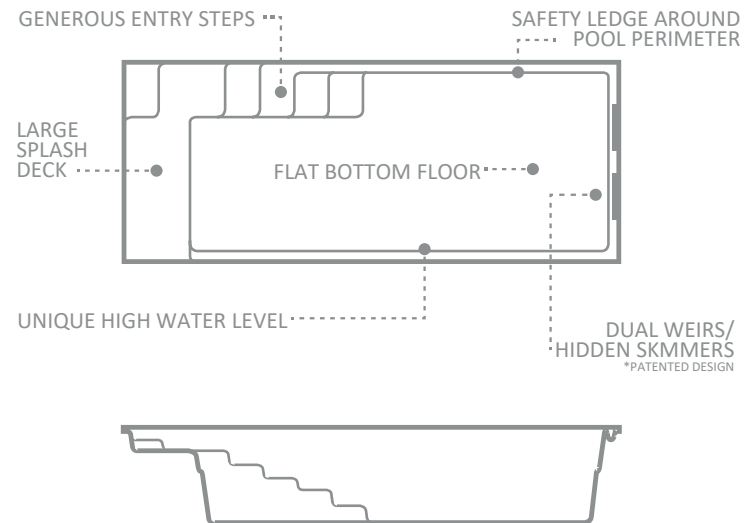

The Precision

High Waterline Series

European style and Australian ingenuity are perfectly in synch to create this stylish rectangular pool packed with our latest design features. This pool is designed with smaller backyards in mind and customers looking to maximise outdoor space without compromising on quality and features.

The Precision offers our unique Patented High Waterline design, which includes the incorporation of dual weirs and hidden skimmer boxes that allow this pool to be nearly completely filled with water and yet still skim debris off the water surface. Once paved, The Precision, with its innovative dual weirs, completely hides your skimmer boxes offering a truly exceptional look and feel.

A beautifully modern look with a large splash deck that offers a multi purpose area for little ones to enjoy the pool with you, or for those who like to wallow in the water!

A single set of stairs flow into the large swimming space, with a flat bottom floor perfect for cooling down or playing games with family and friends.

For home exercise needs, The Precision is the perfect base to add on a swim jet system allowing you to swim on the spot at your own pace.

LENGTH	WIDTH	FLAT BOTTOM DEPTH	SPLASH DECK LENGTH
8.05m	3.25m	1.50m	1.10 m
7.05m	3.25m	1.50m	1.10 m
6.05m	3.25m	1.50m	1.10 m
5.05m	3.25m	1.50m	1.10 m

*Dimensions are of the swimming pool shell only and may be rounded. **Note:** Deck measures 1.10m x 3.05m x 0.35m approximately.