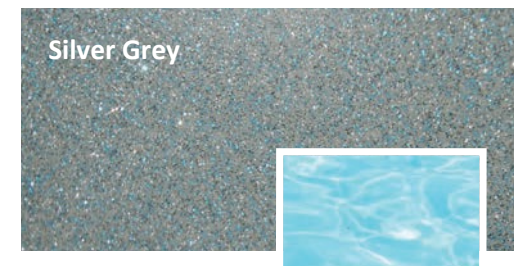

The Complete Creative Constructions Shimmer Colour Range

A premium pool needs a premium colour finish! After choosing your perfect pool design, choosing the colour is your next important decision. Looking for a pool that will radiate sparkle and shimmer, then it's hard to go wrong with the Complete Creative Constructions Shimmer Colour Range that will make your pool sparkle in a variety of light. These colours are amped up with the addition of a shimmer that can look like diamonds sparkling in your pool. The Shimmer Colour Range will help your pool look more radiant and brighter giving your pool water a truly enticing effect making you want to dive right in!

The broad selection of colours has been developed over many years from an ongoing connection to market demands, plus knowing the right colours that will truly enhance the pool designs, along with a close eye on home and design trends. Partnering with allnex, these gelcoat colours have excellent UV, blister and chemical resistance making them ideal for the Australian climate.

Note: Colours are examples only and may vary from the finished product