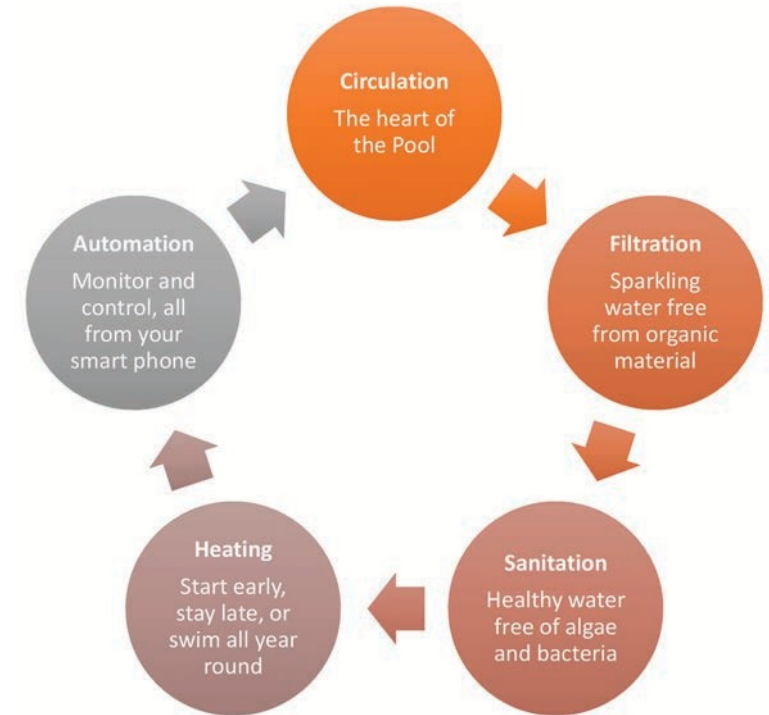

Your swimming pool has five main areas that need to be considered to get the best result from your investment. Three of these areas – circulation, filtration and sanitation are essential and need to be perfectly matched to ensure clean and healthy swimming water. The other two areas – heating and automation are where you can increase your fun and enjoyment and utilise your pool year round and with little hassle.

## Circulation

Circulation is the heart of the pool, to maintain the cleanest water it is important that water flows through the system on a regular basis, usually on average for 8 hours per day. Insnrg have a wide range of pumps that are durable, reliable and produce the optimum water flow at the lowest energy cost. The use of the Zi Variable Speed Pump is highly recommended and can be perfectly tuned to your pool requirements on installation, this will reduce your running costs by around 80% compared to standard single speed pumps.

## Filtration

Filtration removes any organic material from the pool water which not only looks unsightly but supplies a food source for algae and bacteria which can affect the water quality. There is a wide variety of filtration options which depend on a number of factors including size of debris removal, maintenance time, cost and matching with your other equipment. As a general rule, the larger the filter area size, the longer time between cleaning.