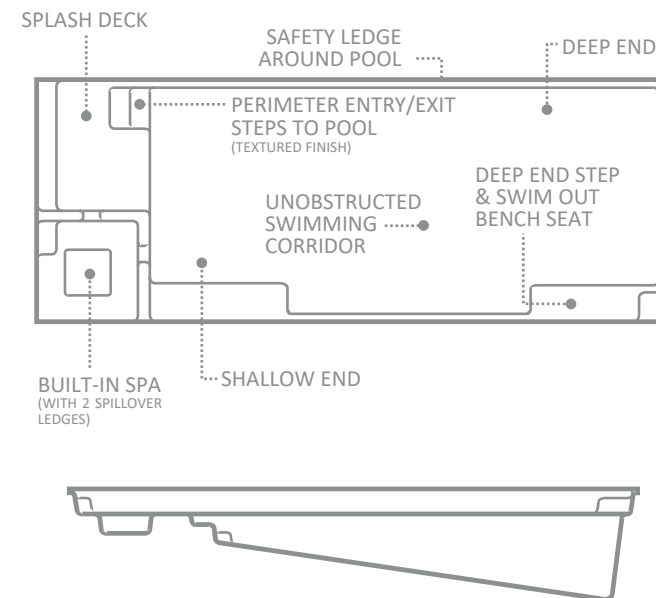

The Absolute

Stylish, functional and exceeding expectations, The Absolute lives up to its name in size and convenience, while still offering some of the most sought-after, practical features you could have in a swimming pool.

A design that is versatile with realistic expectations for use, The Absolute range host a large and open corridor and gradual slope that can accommodate a variety of activities, from the avid swimmer looking for an area to exercise and swim laps to the perfect arena for playing water games with family and friends.

For added appeal, the built-in spa integrates seamlessly into the overall pool design, with the option to either run off the pool filtration system or operate through a separate filtration system and heating unit.

In addition, some clever overflow channels with two spillover ledges, through which water cascades into the pool, creates a beautiful waterfall effect.

There was only one feature left to add to ensure this pool reached its absolute potential – a large, shallow splash deck ideal to lounge in the sun or play with the little ones. These ledges are one of the most popular innovations trending in the swimming pool industry today.

This pool could absolutely be the perfect addition to your backyard.

LENGTH	WIDTH	SHALLOW DEPTH	DEEP DEPTH
12.00m	4.40m	1.35m	2.00m
10.00m	4.40m	1.35m	1.85m
8.00m	4.40m	1.35m	1.70m

*Dimensions are of the swimming pool shell only and may be rounded.

Note: Deck including entry step measures 2.20m x 2.10m x 0.60m approximately. Spa measures 1.80m x 1.80m x 1.00m* approximately.

*Base of Spa depth