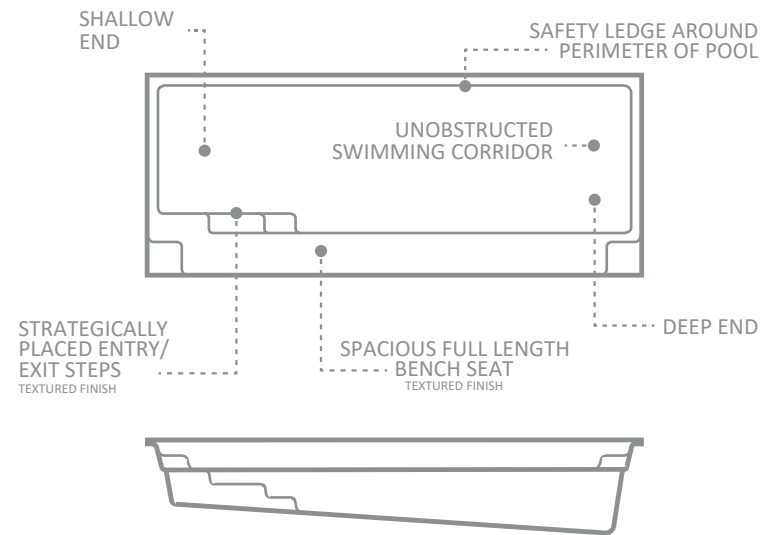

The Harmony

Like its name, this range lends itself to harmony in your home with your landscaping and with your lifestyle.

Adaptable to so many areas and landscaping styles, this pool was designed from customer demands for a modern and clean-lined design. A simple, rectangular pool with squared corners and a spacious bench that runs the entire length of the pool providing direct access to the entry steps or the single steps out of the pool.

The width of The Harmony enables it to fit comfortably within many home blocks and deeper depths aid in ensuring even taller swimmers are catered for.

By having the full length bench and steps on one side of the pool, the design allows the deepest part of the pool to be well away from house foundations, meaning this can often be set closer to the home, a great benefit for backyards with limited space.

LENGTH	WIDTH	SHALLOW DEPTH	DEEP DEPTH
8.00m	2.90m	1.25m	1.75m
7.00m	2.90m	1.25m	1.65m
6.00m	2.90m	1.25m	1.60m
5.00m	2.90m	1.25m	1.55m

*Dimensions are of the swimming pool shell only and may be rounded.