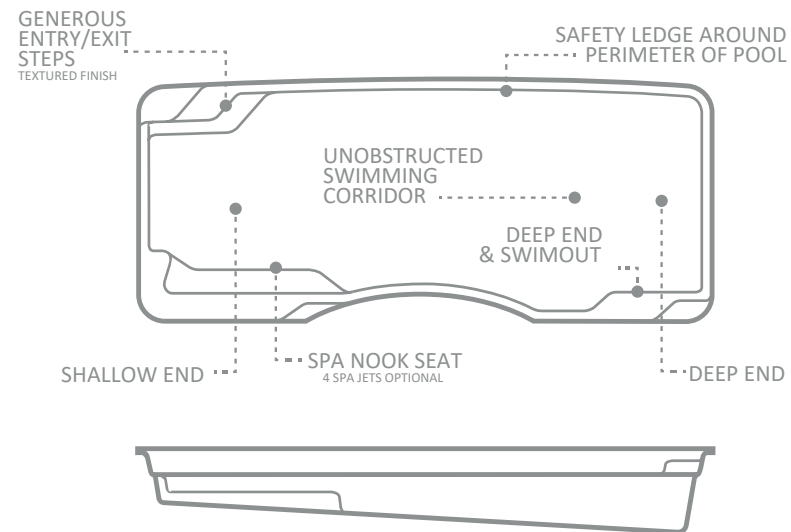

The Moroccan

A classic and functional design, The Moroccan has proven time and time again why it is consistently one of the most popular in the Complete Creative Constructions range.

Generous in size and clever design combine to give you ample steps, benches and seating, but still providing a comfortable centre corridor ideal for unobstructed end to end swimming.

With three entry points, two near the shallow end, located on either side of the pool, and one in the deep area, the design is convenient to enter and exit from multiple points, and allows versatility of placement in relation to your house or outside entertainment area.

A spacious pool, with extensive seating areas, plus the option to have spa jets and seat aeration installed, makes this the perfect spot to sit back and relax.

LENGTH	WIDTH	SHALLOW DEPTH	DEEP DEPTH
11.70m	4.40m	1.10m	1.85m
10.40m	4.40m	1.10m	1.80m
9.40m	4.40m	1.10m	1.70m
8.20m	4.10m	1.05m	1.55m

*Dimensions are of the swimming pool shell only and may be rounded.
Note: Steps modified on 8.20m to maximise swim area.