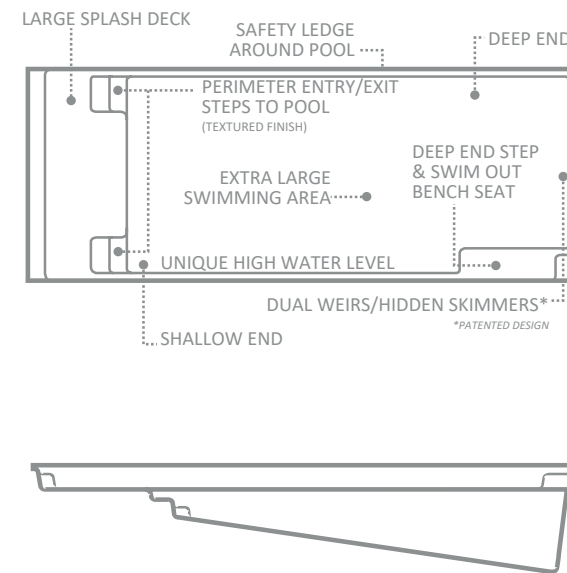

The Acclaim

High Waterline Series

The Acclaim features our Patented High Waterline design, which includes the incorporation of two weirs and hidden skimmer boxes that allow the Acclaim to be nearly filled with water and yet still skim debris off the water surface. Traditional swimming pools can only be filled to approximately 20cm from the top of the pool to operate effectively.

Featuring minimal but perfectly arranged steps and swim out benches and the inclusion of a splash deck that stretches the entire width of the shallow end.

A multi functional pool for swimming, games, little ones and relaxing, plus a fresh and modern design.

At 4.40m wide, the Acclaim has a generously sized swimming area, also boasting generous deep end depths. Innovative and exclusive in its design, The Acclaim is a one of a kind pool for your dream backyard.

LENGTH	WIDTH	SHALLOW DEPTH	DEEP DEPTH	SPLASH DECK LENGTH
12.15m	4.40m	1.35m	2.00m	2.10 m
10.15m	4.40m	1.35m	1.85m	2.10 m
8.15m	4.40m	1.35m	1.70m	2.10 m

*Dimensions are of the swimming pool shell only and may be rounded.
Note: Deck including entry step measures 2.10m x 4.20m x 0.60m approximately.