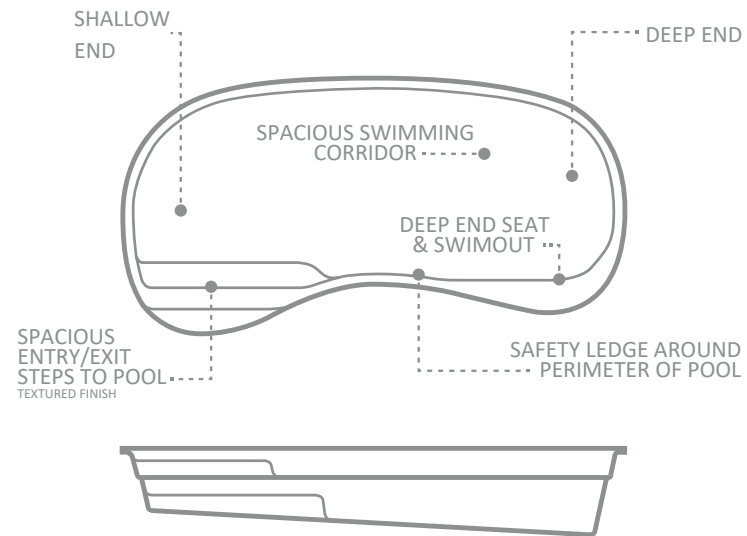

The Tuscany

Freeform swimming pools have always been a popular choice and the Tuscany is no exception, epitomising a casual and relaxed feeling for the home.

The freeform shape of The Tuscany is adaptable to multiple landscaping themes, lending itself to combine with rockeries and tropical plants, waterfalls, timber decks and natural stone surrounds. At the same time it will look equally impressive surrounded by paving tiles and neat cropped hedges in a more formal design.

Freeform designs are a great option for difficult corner sites with the shape offering versatility of placement. The curves of the pool can allow you to manoeuvre the pool into places more formal shapes won't fit.

Maintaining generous steps into the pool at the shallow end and a bench seat swimout toward the deep end, with a pleasing full length unobstructed swimming corridor down the centre of the pool.

LENGTH	WIDTH	SHALLOW DEPTH	DEEP DEPTH
8.65m	4.10m	1.20 m	1.70m
7.00m	3.50m	1.10 m	1.50m

*Dimensions are of the swimming pool shell only and may be rounded.