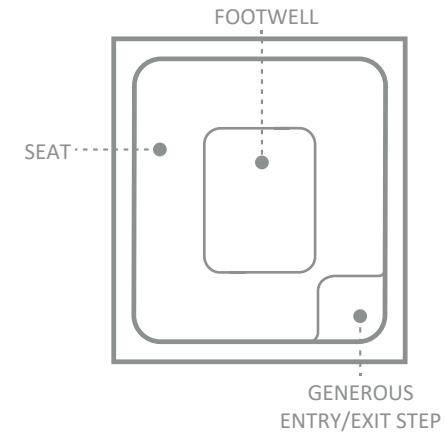

The Capri Spa

Pool and spa combinations are popular options, and while many of our designs feature integrated spas, stand-alone spas offer some additional benefits.

When installed away from the pool, they can create an additional entertainment space for outdoor enjoyment across multiple gathering areas, or can be installed right next to your pool for maximum impact.

The Capri Spa offers such versatility alongside your pool project or as a stand-alone product. Step into this spacious spa designed with open seating in mind and experience a relaxing, therapeutic water massage to help take your stresses away and calm your mind and body.

Available with and without an optional Spill Over which can flow into your pool, this compact spa is a popular addition to your pool or home.

LENGTH	WIDTH	DEPTH
1.80m	1.60m	0.90m

*Dimensions are of the spa shell only and may be rounded.