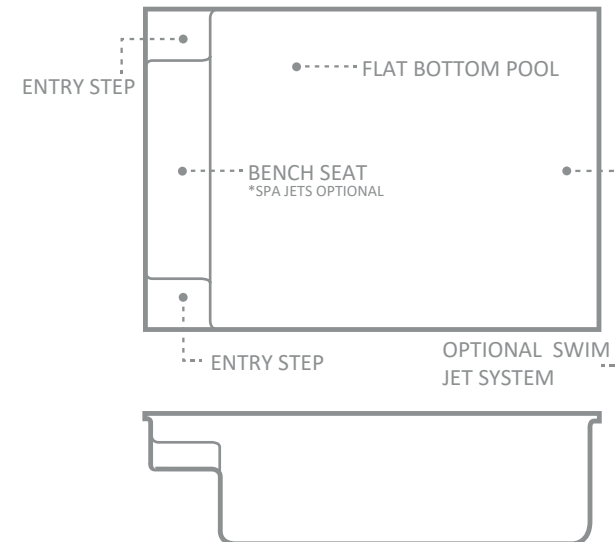

The Platinum Plunge

Available space on your block can be precious and the allocation of room for a swimming pool is an important consideration. The Platinum Plunge range offers a practical and functional solution for smaller blocks or for those wanting a swimming pool but without taking up too much space. Compact, simplistic and modern, they are an ideal fit for a variety of homes.

The Platinum Plunge range features convenient entry steps on either side with a bench seat between them that can have spa jets and seat aeration fitted. A swim jet system can also be fitted for swim exercise. For a compact pool, the flat bottom floor is ideal for aerobic exercise and deep enough to enjoy the chance to really cool off with a depth of 1.60m, making your water level around 1.50m.

For cooling off, relaxing, exercise or just the chance to have a lovely pool in your home, The Platinum Plunge can offer so many solutions.

LENGTH	WIDTH	FLAT BOTTOM DEPTH
5.00m	3.50m	1.60m
4.45m	3.50m	1.60m
3.50m	3.50m	1.60m

*Dimensions are of the swimming pool shell only and may be rounded.