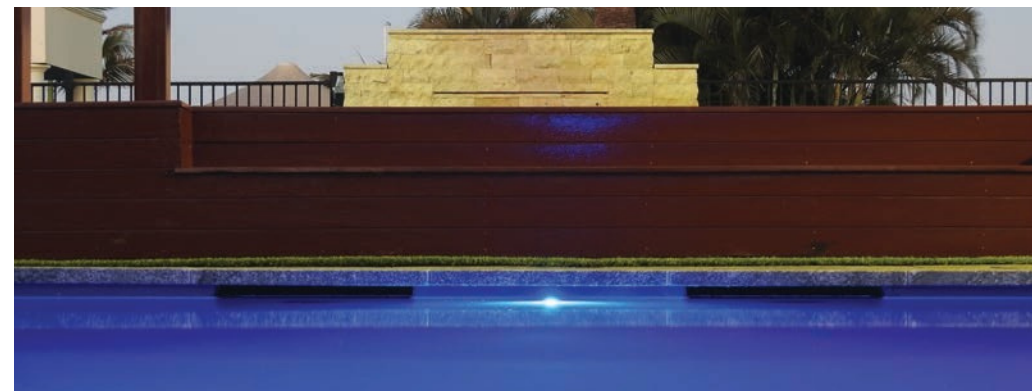

High Waterline Series

Complete Creative Constructions has redefined the traditional notions of what swimming pools have looked like when it comes to the volume of water in the pool, by creating an aesthetically beautiful and functional, High Waterline Swimming Pool range.

This patented design range has come from the desire of our designers to create something fresh and new and quite literally take water volume to its limit. The result is a breakthrough in swimming pool design and technology which allows for operating water heights never seen in the industry.

Both the design and technology behind the High Waterline range are patented and exclusive to Complete Creative Constructions.

The High Waterline range includes the incorporation of dual weirs and hidden skimmer boxes that allow these models to be nearly filled to the top with water and yet still be able to skim debris off the waters surface.

More traditional models require the water level to sit slightly lower for effective use of the filtration and skimmer box, whereas this design means a more streamline approach to the overall look of the pool bringing the water level higher up. Coupled with clever coping, the result is a wonderful streamlined swimming pool and surrounds design.

This innovative range currently features The Acclaim, The Precision and The Elite, all in varying sizes.